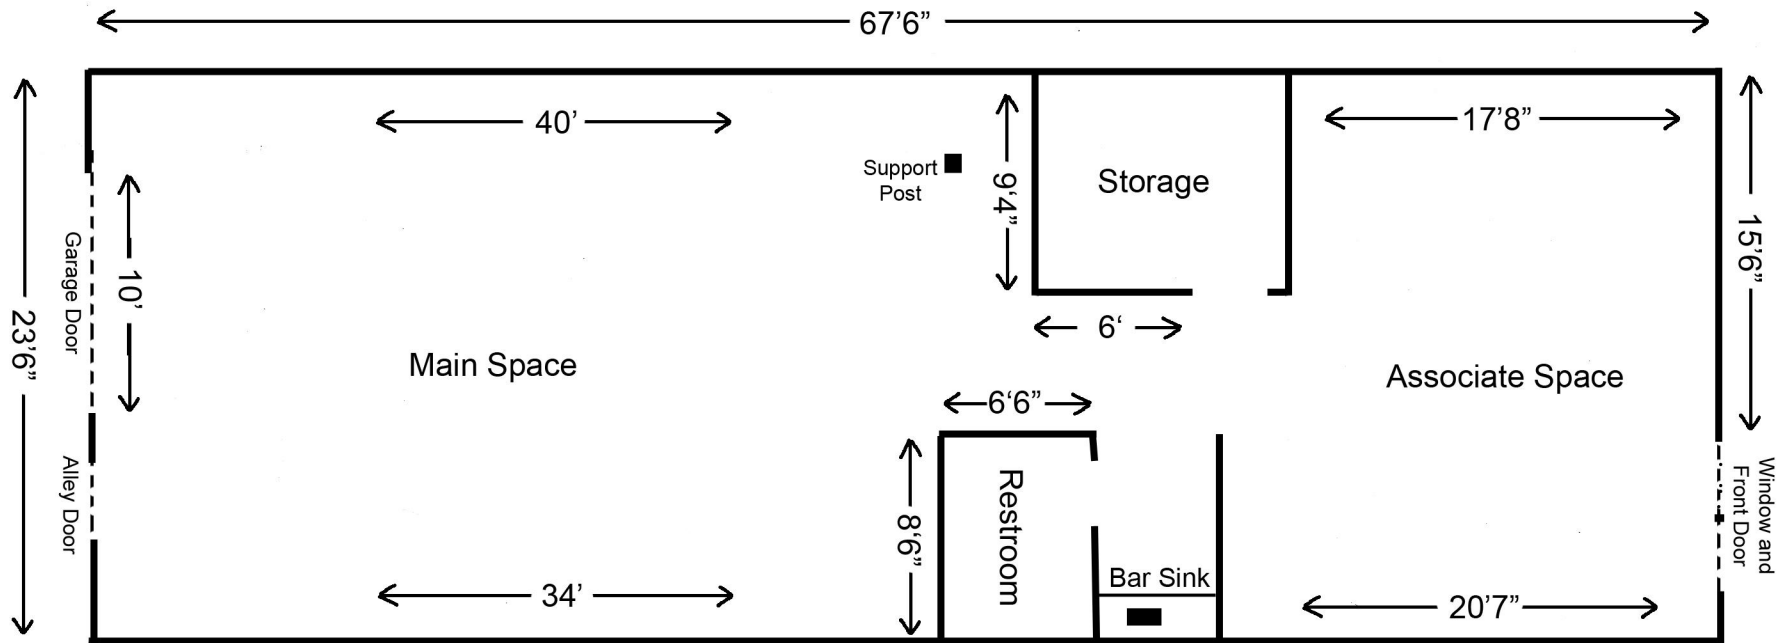

Pirate Contemporary Art
7130 West 16th Ave, Lakewood

Scale 1/8" = 1 ft

1586.25 total sq ft

1396 sq ft Main and Associate Exhibit Space (not including breezeway walls)

Ceiling Height approx 12'6"